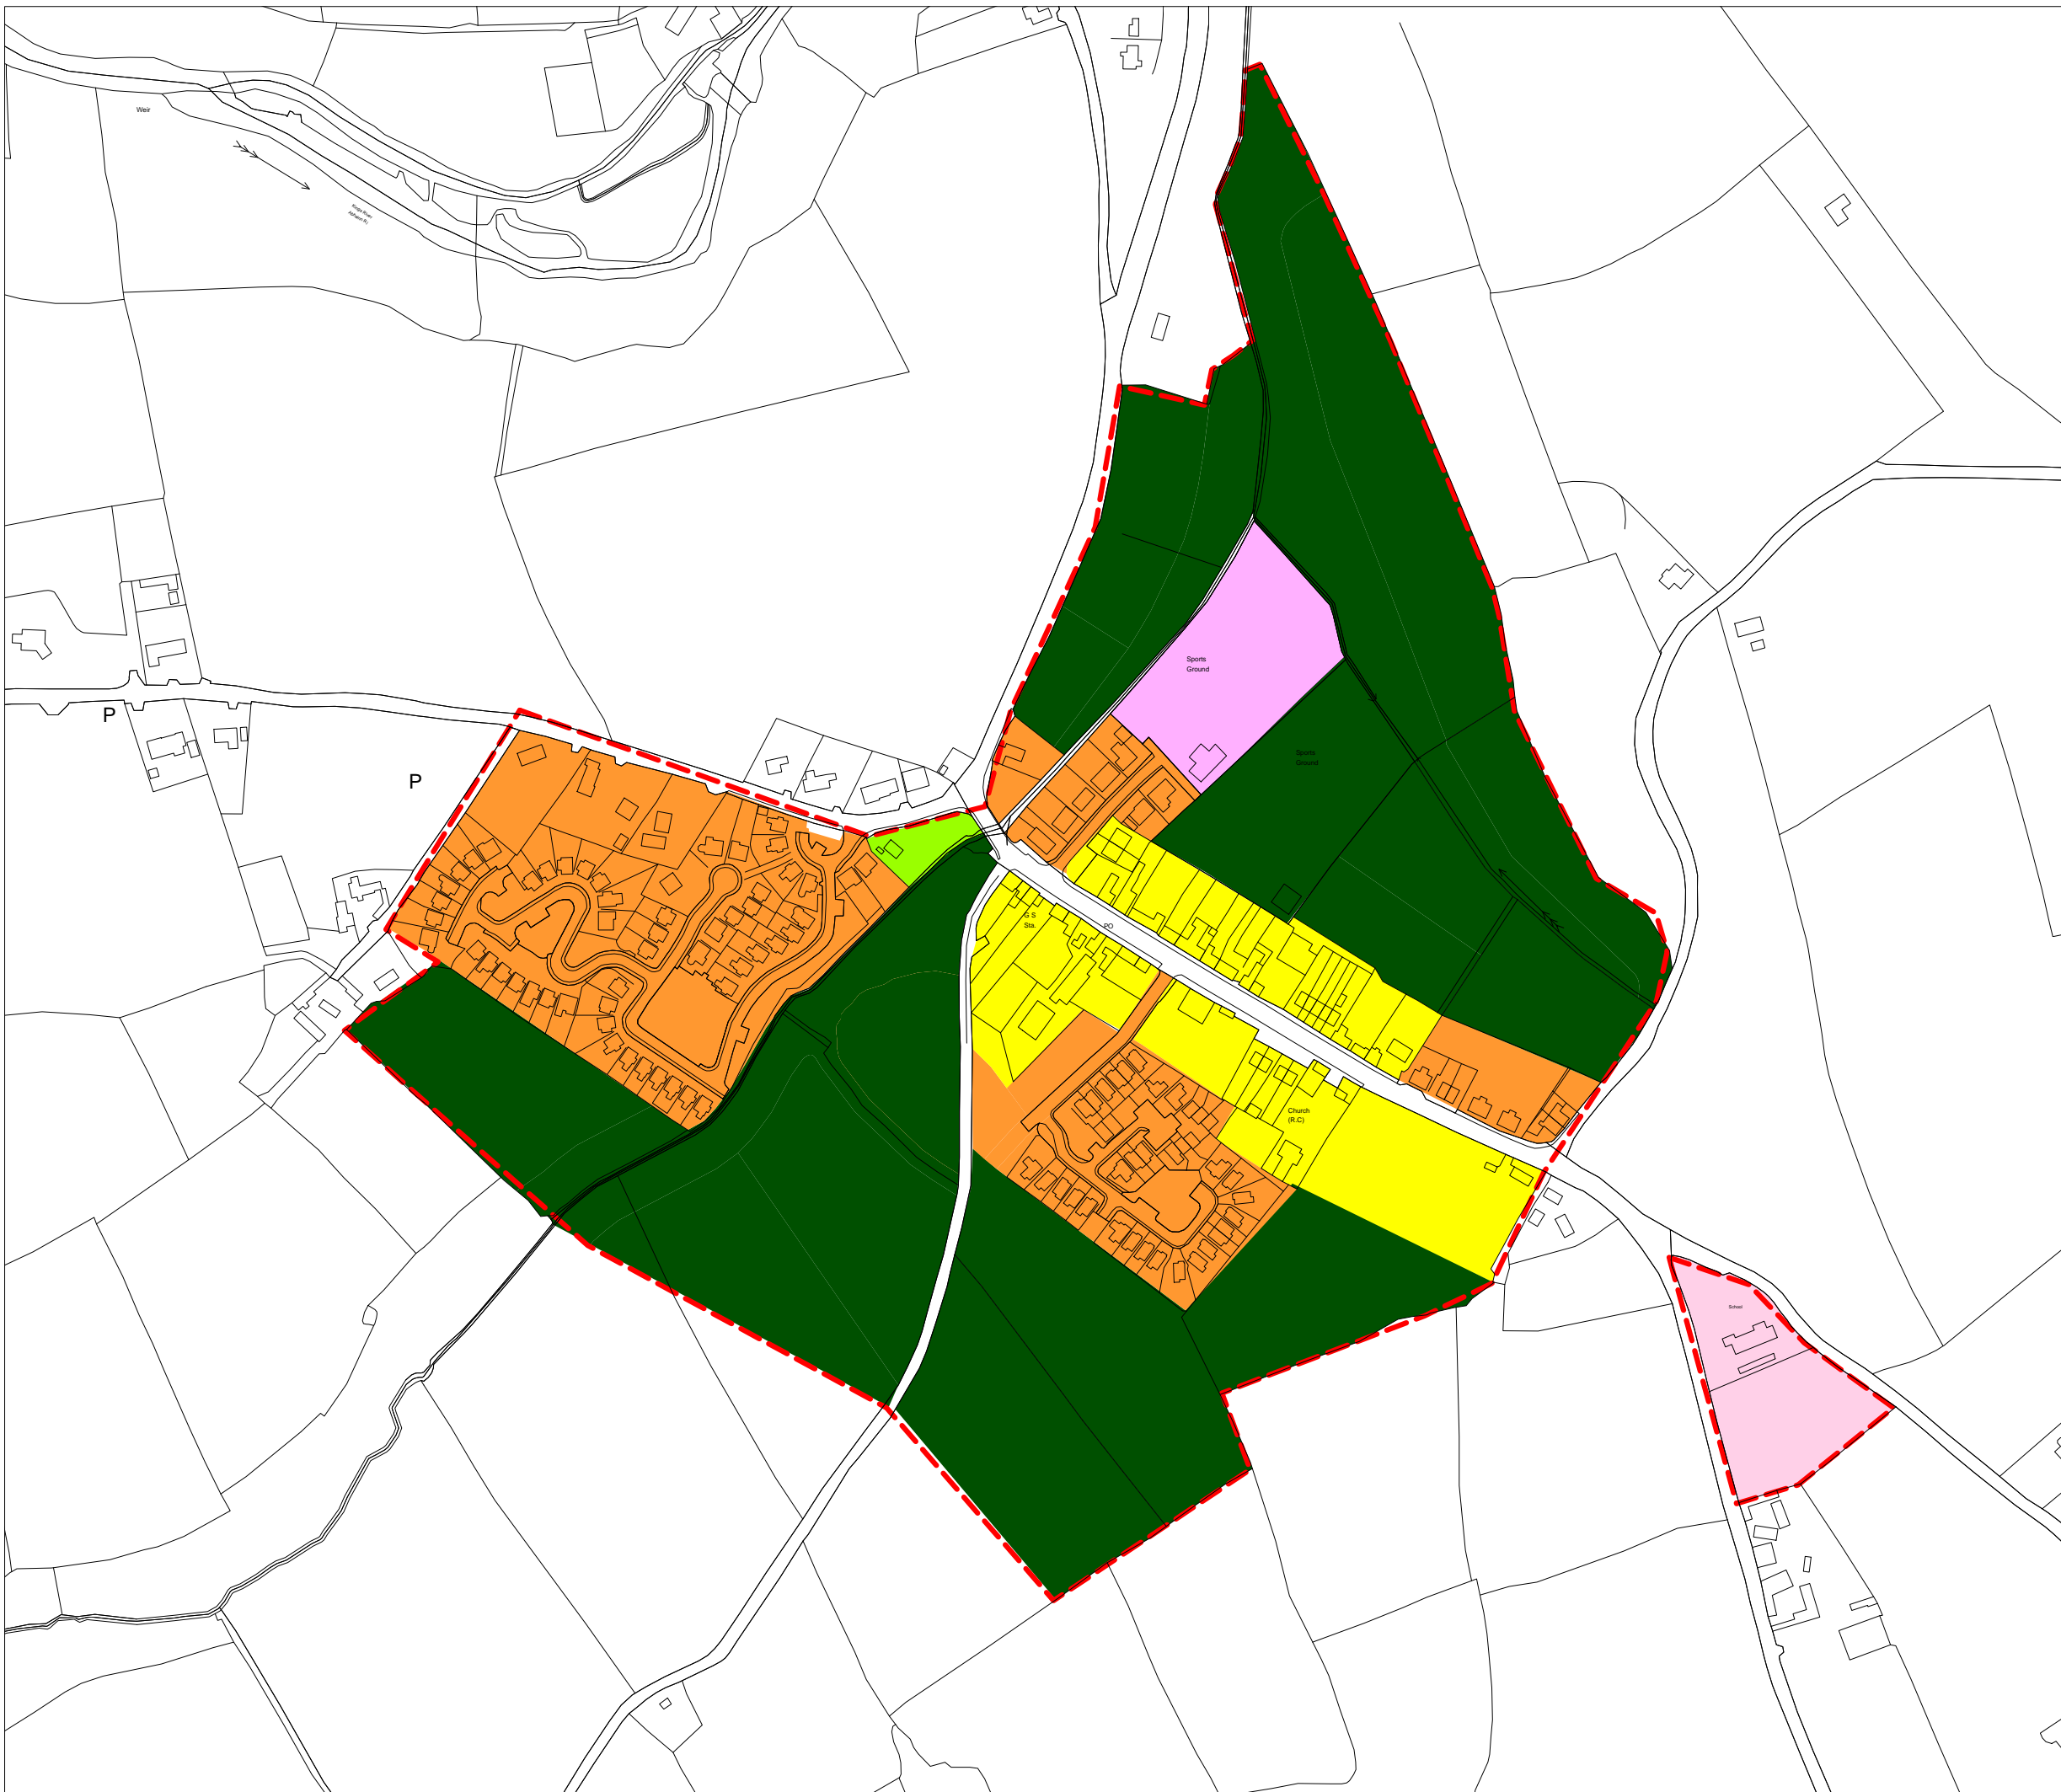

Variation No. 2 to Kilkenny County
Development Plan 2008-2014
Core Strategy
Figure 3.18 Stoneyford

Legend

-  Plan Boundary
-  Residential
-  Village Centre
-  Community Facilities
-  Open Space
-  Phase 2

Date: September 2011

Based on Ordnance Survey
Ireland Map, Licence No.
Kilkenny/CCMA/08/12